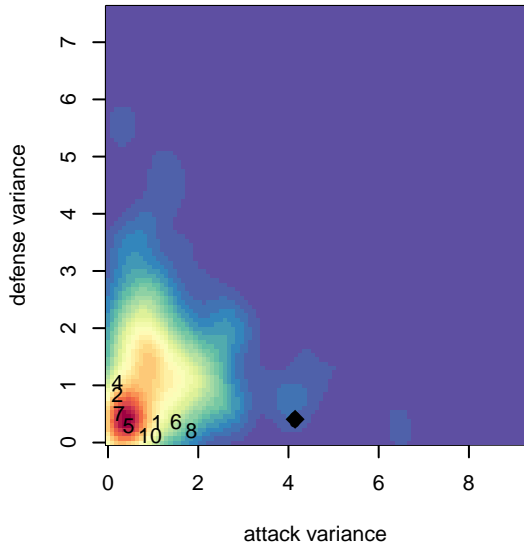

Diablo FC NPL G00

, CAN
G00 total strength=2115
attack=76.45 defense=118.87

alt names used:
DIABLO FC 00G NPL
DIABLO FC 00G NPL (CAN)
DIABLO FC 00G NPL (CAN)

Venues played:
2016 Surf Cup Super White U17
2016 FWRL CAN CRL U17
2016 Surf College Showcase Super White U17

**attack and defense variance (black dot)
relative to other teams
and top 10 in region**

**attack and defense rating
relative to others at age
and all opponents in last 13 months**

**attack and defense rating
relative to others at age
and all opponents in last 13 months**

Performance relative to 13 month average

Performance relative to 13 month average

Distribution of opponents
 Red = Lose zone, Blue = Win zone, Green = Even
 Black line separates win/lose zones

lot. A=Neither has attack advantage, B=Opponent has both attack and defense advantage, C=Opponent has both attack and defense disadvantage, D=Both have