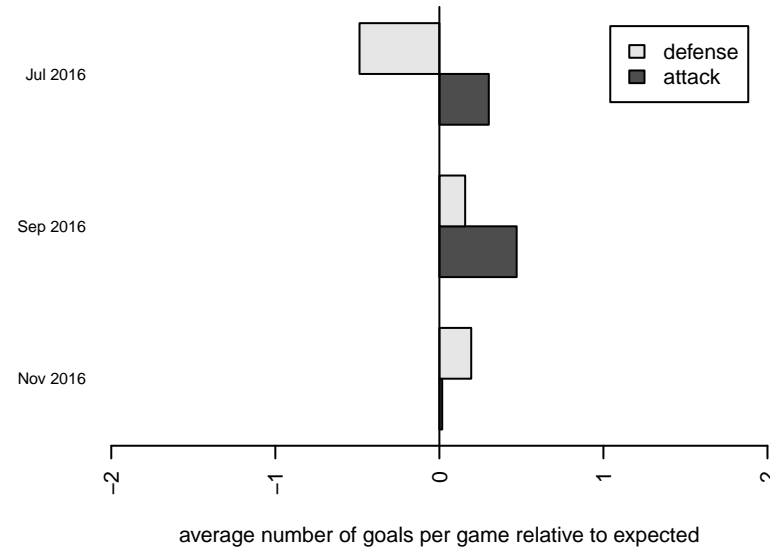

Diablo FC NPL G00

, CAN
G00 total strength=2115
attack=76.45 defense=118.87

alt names used:
DIABLO FC 00G NPL
DIABLO FC 00G NPL (CAN)
DIABLO FC 00G NPL (CAN)

Venues played:
2016 Surf Cup Super White U17
2016 FWRL CAN CRL U17
2016 Surf College Showcase Super White U17

**attack and defense variance (black dot)
relative to other teams
and top 10 in region**

**attack and defense rating
relative to others at age
and all opponents in last 13 months**

**attack and defense rating
relative to others at age
and all opponents in last 13 months**

Performance relative to 13 month average

Performance relative to 13 month average

Distribution of opponents
 Red = Lose zone, Blue = Win zone, Green = Even
 Black line separates win/lose zones

lot. A=Neither has attack advantage, B=Opponent has both attack and defense advantage, C=Opponent has both attack and defense disadvantage, D=Both have