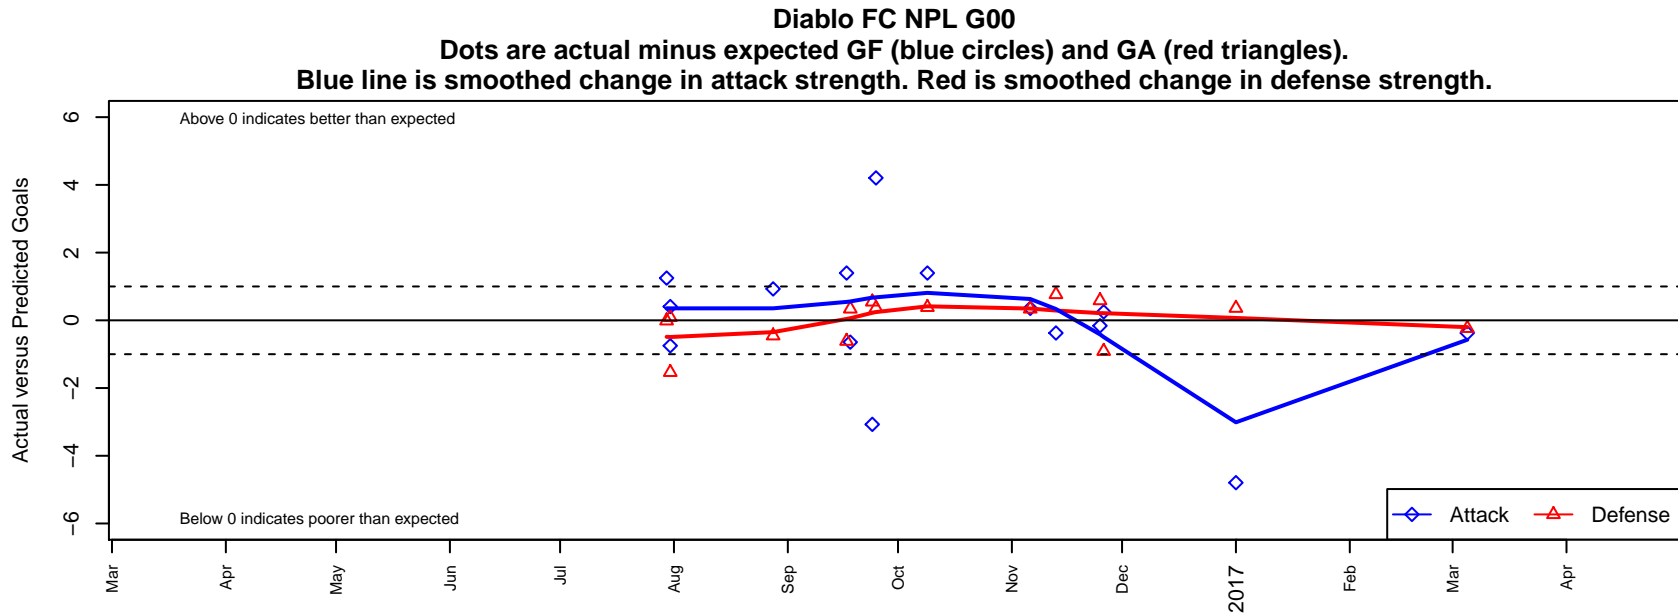

Diablo FC NPL G00

, CAN
G00 total strength=2115
attack=76.45 defense=118.87

alt names used:
DIABLO FC 00G NPL
DIABLO FC 00G NPL (CAN)
DIABLO FC 00G NPL (CAN)

Venues played:
2016 Surf Cup Super White U17
2016 FWRL CAN CRL U17
2016 Surf College Showcase Super White U17

**attack and defense variance (black dot)
relative to other teams
and top 10 in region**

**attack and defense rating
relative to others at age
and all opponents in last 13 months**

**attack and defense rating
relative to others at age
and all opponents in last 13 months**

Performance relative to 13 month average

Performance relative to 13 month average

Distribution of opponents
 Red = Lose zone, Blue = Win zone, Green = Even
 Black line separates win/lose zones

lot. A=Neither has attack advantage, B=Opponent has both attack and defense advantage, C=Opponent has both attack and defense disadvantage, D=Both have