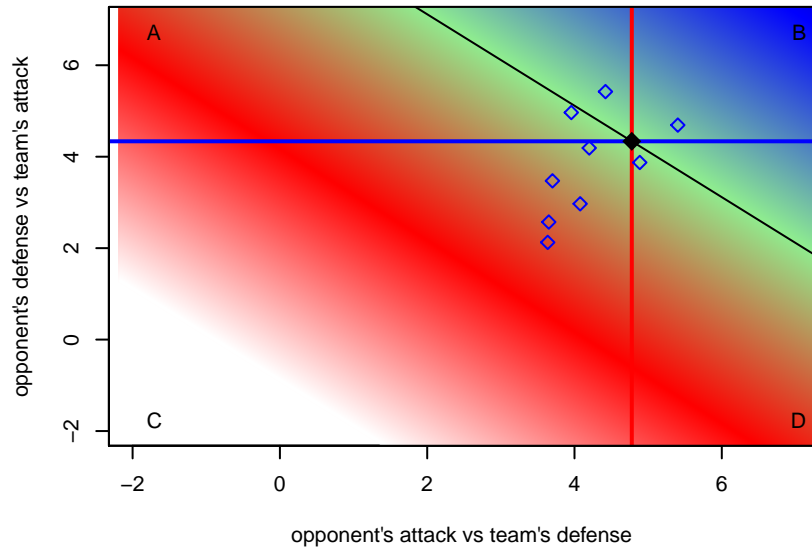

**attack and defense variance (black dot)
relative to other teams
and top 10 in region**

**attack and defense rating
relative to others at age
and all opponents in last 13 months**

**attack and defense rating
relative to others at age
and all opponents in last 13 months**

Performance relative to 13 month average

Performance relative to 13 month average

Distribution of opponents
 Red = Lose zone, Blue = Win zone, Green = Even
 Black line separates win/lose zones

lot. A=Neither has attack advantage, B=Opponent has both attack and defense advantage, C=Opponent has both attack and defense disadvantage, D=Both have