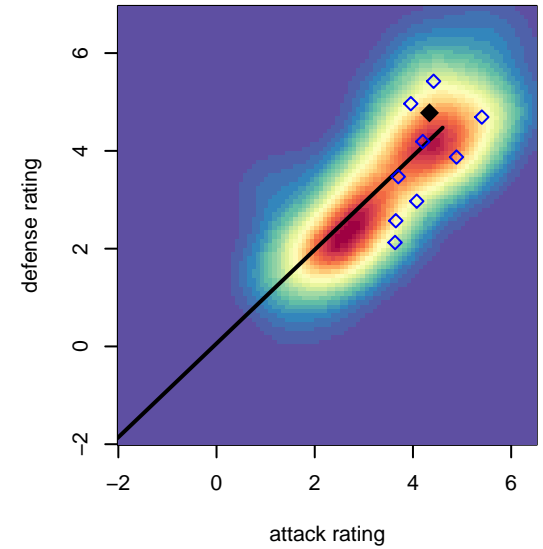

Diablo FC NPL G00

, CAN
G00 total strength=2115
attack=76.45 defense=118.87

alt names used:
DIABLO FC 00G NPL
DIABLO FC 00G NPL (CAN)
DIABLO FC 00G NPL (CAN)

Venues played:
2016 Surf Cup Super White U17
2016 FWRL CAN CRL U17
2016 Surf College Showcase Super White U17

**attack and defense variance (black dot)
relative to other teams
and top 10 in region**

**attack and defense rating
relative to others at age
and all opponents in last 13 months**

**attack and defense rating
relative to others at age
and all opponents in last 13 months**

Performance relative to 13 month average

Performance relative to 13 month average

Distribution of opponents
 Red = Lose zone, Blue = Win zone, Green = Even
 Black line separates win/lose zones

lot. A=Neither has attack advantage, B=Opponent has both attack and defense advantage, C=Opponent has both attack and defense disadvantage, D=Both have