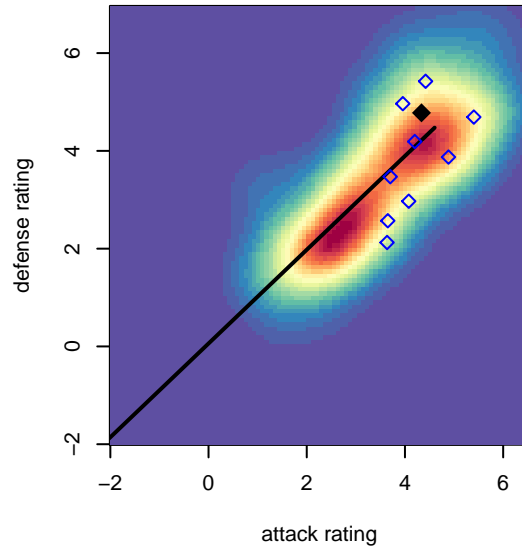

Diablo FC NPL G00

, CAN
G00 total strength=2115
attack=76.45 defense=118.87

alt names used:
DIABLO FC 00G NPL
DIABLO FC 00G NPL (CAN)
DIABLO FC 00G NPL (CAN)

Venues played:
2016 Surf Cup Super White U17
2016 FWRL CAN CRL U17
2016 Surf College Showcase Super White U17

**attack and defense variance (black dot)
relative to other teams
and top 10 in region**

**attack and defense rating
relative to others at age
and all opponents in last 13 months**

**attack and defense rating
relative to others at age
and all opponents in last 13 months**

Performance relative to 13 month average

Performance relative to 13 month average

Distribution of opponents
 Red = Lose zone, Blue = Win zone, Green = Even
 Black line separates win/lose zones

lot. A=Neither has attack advantage, B=Opponent has both attack and defense advantage, C=Opponent has both attack and defense disadvantage, D=Both have