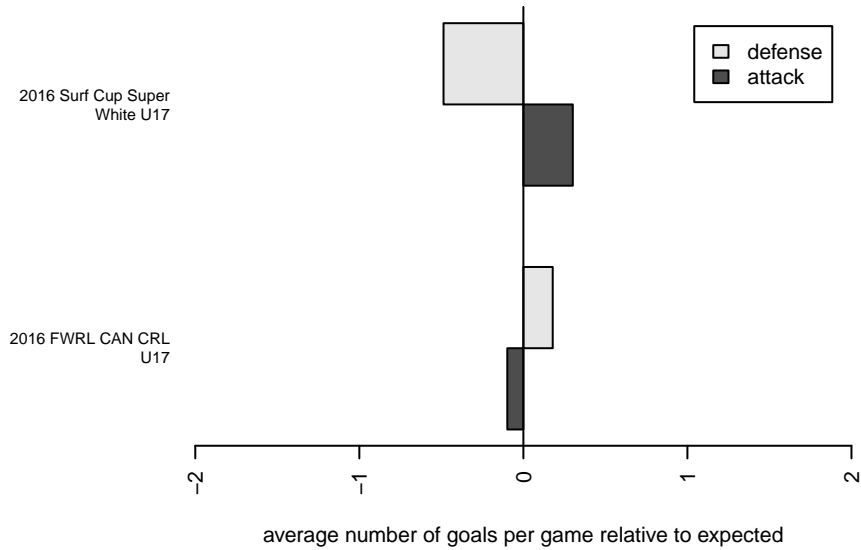

Diablo FC NPL G00

, CAN
G00 total strength=2115
attack=76.45 defense=118.87

alt names used:
DIABLO FC 00G NPL
DIABLO FC 00G NPL (CAN)
DIABLO FC 00G NPL (CAN)

Venues played:
2016 Surf Cup Super White U17
2016 FWRL CAN CRL U17
2016 Surf College Showcase Super White U17

**attack and defense variance (black dot)
relative to other teams
and top 10 in region**

**attack and defense rating
relative to others at age
and all opponents in last 13 months**

**attack and defense rating
relative to others at age
and all opponents in last 13 months**

Performance relative to 13 month average

Performance relative to 13 month average

Distribution of opponents
 Red = Lose zone, Blue = Win zone, Green = Even
 Black line separates win/lose zones

lot. A=Neither has attack advantage, B=Opponent has both attack and defense advantage, C=Opponent has both attack and defense disadvantage, D=Both have